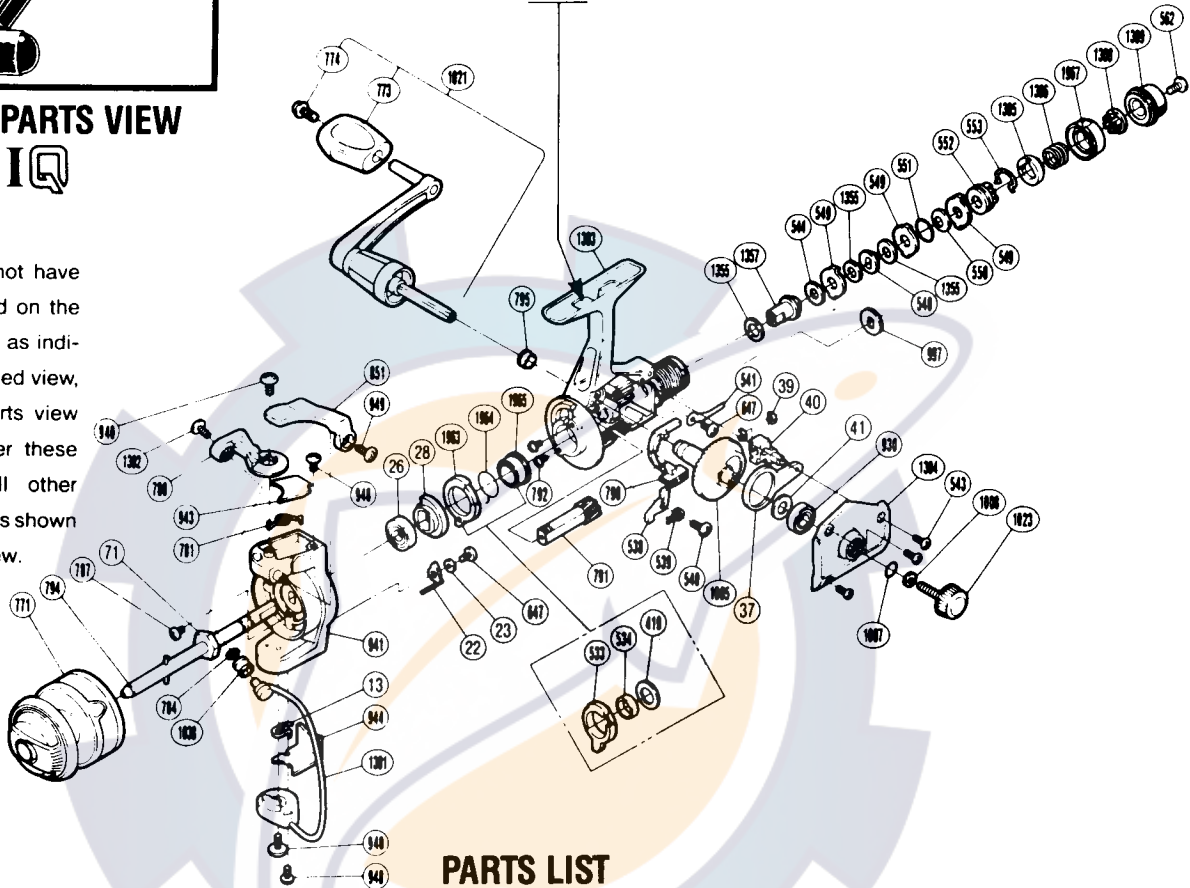

## EXPLODED PARTS VIEW MARK I

※ Please look  
here for 89 mark here

※ If your reel does not have an 89 mark molded on the top of the reel foot as indicated in the exploded view, please use the parts view in the box to order these specific parts. All other parts numbers are as shown in the exploded view.

## PARTS LIST

### PART # DESCRIPTION

RD 0013	(Trip) Lever Spring
RD 0022	(Bail) Trip Lever
RD 0023	Trip Lever Spacer
RD 0026	Ball Bearing
RD 0028	Anti-Reverse Ratchet
RD 0037	Oscillating Arm
RD 0039	"C" Lock
RD 0040	Oscillating Block
RD 0041	Drive Gear Washer
RD 0071	Rotor Nut
RD 0419	Bushing Washer (B)
RD 0533	Anti-Reverse Lock Out
RD 0534	Pinion Spacer
RD 0538	Anti-Reverse Pawl
RD 0539	Anti-Reverse Pawl Spring
RD 0540	Anti-Reverse Pawl Screw
RD 0541	Drag Click
RD 0543	Side Cover Screw (B)
RD 0544	Drag Washer "C2" (White)
RD 0548	Key Washer "A"
RD 0549	Eared Washer "B"
RD 0550	Coned Disc Spring
RD 0551	"O" Ring

### PART # DESCRIPTION

RD 0552	Pressure Screw
RD 0553	Hold Click Spring
RD 0562	Drag Programmer Screw
RD 0647	Nut Lock Screw
RD 0771	Spool Assembly
RD 0773	Handle Knob
RD 0774	Handle Knob Screw
RD 0780	Bail Arm
RD 0781	Bail Spring
RD 0784	Line Roller Washer
RD 0787	Nut Lock Screw
RD 0790	Anti-Reverse Switch (Black)
RD 0791	Pinion Gear
RD 0792	Bearing Retainer Screw
RD 0794	Main Shaft
RD 0795	Bushing B
RD 0851	Quick-Fire II Trigger
RD 0930	Ball Bearing
RD 0940	Bail Trip Cam Screw
RD 0941	Rotor
RD 0943	Bail Spring Cover
RD 0944	Bail Trip Cover
RD 0948	Bail Trip Cover Screw